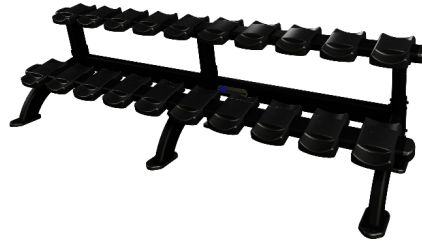

Double Dumbbell Rack